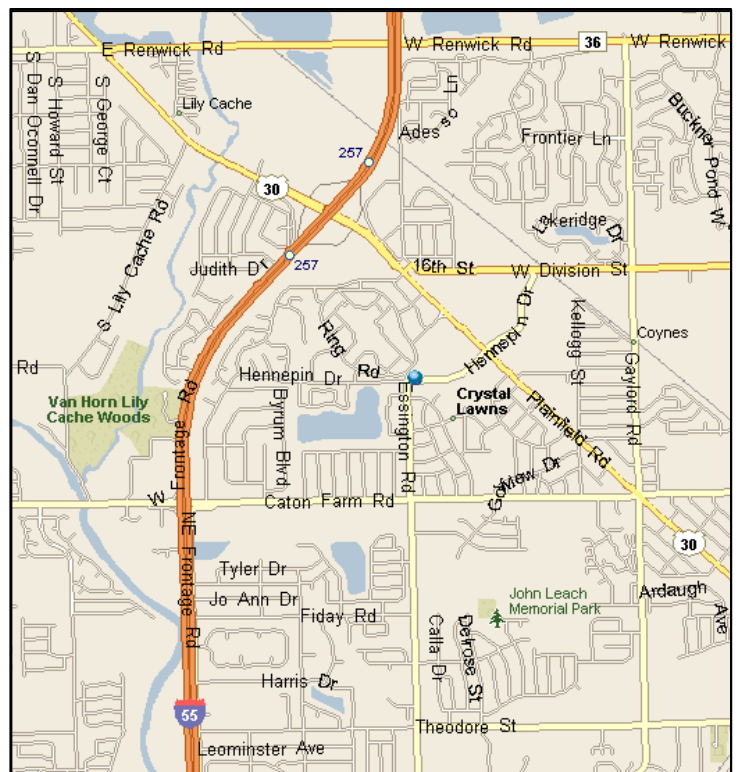

#IMP-12FS – Essington Rd., E/S, at Hennepin Dr., F/S - Digital

This digital unit is located at the intersection of Essington Rd. and Hennepin Dr. and is located just outside the Louis Joliet Mall. Hennepin Drive serves as the primary outer loop around the Mall, with Essington serving as the primary south entrance into the mall.

This unit reaches traffic heading to this regional mall known for great shopping and popular dining areas and restaurants.

Size: 6'H x 12'W – Digital
Weekly Impressions: 27,852
Latitude: 41.57291
Longitude: -88.16181
Zip Code: 60431
TAB ID: 30640037